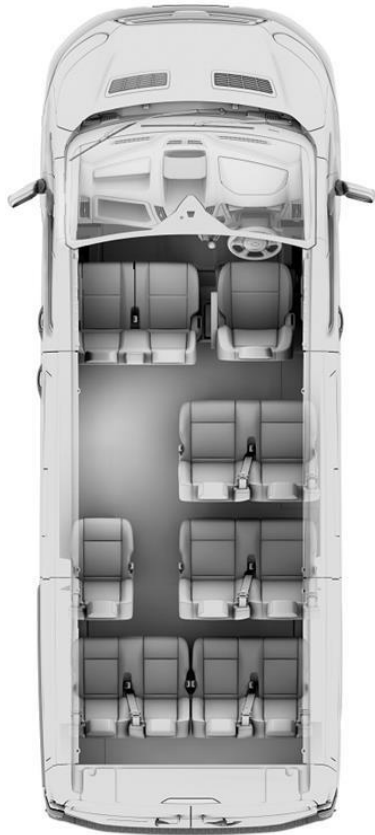

FORD TRANSIT BUS M2 - DEALER ORDERING GUIDE & PRICELIST

Effective : 7th June 2022

SEATING LINE UP

L2 - 11/12 Seat

L3 - 14/15 Seat

L4 - 17/18 Seat

Total seat number is dependant on the front passenger seat selection.

Single front passenger seat is standard on all models offering 11, 14 and 17 seat configurations

Dual front passenger seat is optional on all models offering 12, 15 and 18 seat configurations.

SERIES LINE UP

LEADER

TREND

Additional to Leader

LIMITED

Additional to Trend

Exterior Features
Driver Assistance Package #7
Kerbside Side Load Doors
Hinged Rear Cargo Door (for L2 and L3 Series)
270 Degree Rear Cargo Door (for L4 Series)
Partial Body Coloured Front Bumper
Power Side Step
Wide Bodyside Grey Moulding
Driver Large Head/Short Arm Mirror
Dual Power Heated Signal Mirrors
Halogen Headlamps
Daytime Running Lamps
High Mounted Stop Lamp
Automatic Windshield Wiper
Electric Windshield Defroster
Electric Rear Window Defroster
Tinted Glass Complete
Medium Roof Line (for L2 and L3 Series)
High Roof Line (for L4 Series)
Interior Features
Seat Pack 3 (contains Single Passenger Seat)
Rear Overhead Stowage Shelves (for 460E Series)
Digital Tachograph (for 410L, 460E Series)
Multi Function Display - 4"
Load Compartment Light
Day/Night Inside Mirror
Complete Molded Headliner
Complete Rubber Inside Floor Cover
Emergency Hammer
Collision Mitigation System
ESP, HLA
Lane Departure Warning
Lane Keeping Aid
Wheels & Tyres
Single Rear Wheels (SRW) (for 350M, 410L Series)
Dual Rear Wheels (DRW) (for 460E Series)
Conventional Steel Spare Wheel (for DRW Vehicles)
Tire Kit Repair Service (for SRW Vehicles)
Powertrain Features
100KPH/62MPH Engine Governor
Ford Easy Fuel
Power Features
Heavy Duty Battery
Stop/Start System
Driver Only Power Front Window - 1 Touch Up/Down