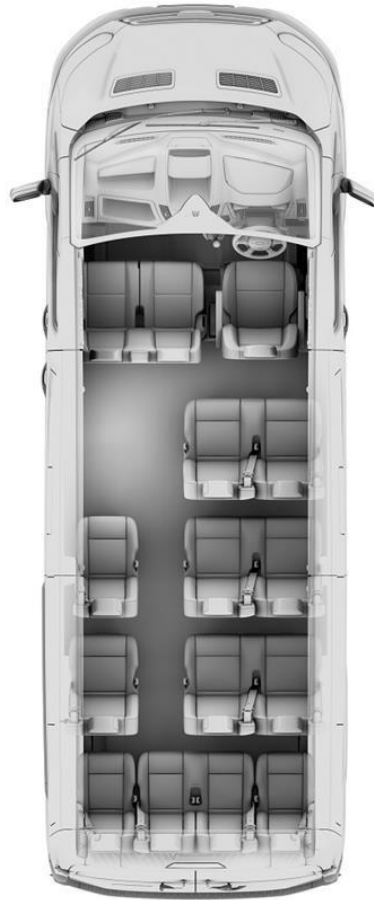

FORD TRANSIT BUS M2 - DEALER ORDERING GUIDE & PRICELIST

Effective : 7th June 2022

SEATING LINE UP

L2 - 11/12 Seat

L3 - 14/15 Seat

L4 - 17/18 Seat

Total seat number is dependant on the front passenger seat selection.

Single front passenger seat is standard on all models offering 11, 14 and 17 seat configurations

Dual front passenger seat is optional on all models offering 12, 15 and 18 seat configurations.

SERIES LINE UP

LEADER

TREND

Additional to Leader

LIMITED

Additional to Trend

Exterior Features
Driver Assistance Package #7
Kerbside Side Load Doors
Hinged Rear Cargo Door (for L2 and L3 Series)
270 Degree Rear Cargo Door (for L4 Series)
Partial Body Coloured Front Bumper
Power Side Step
Wide Bodyside Grey Moulding
Driver Large Head/Short Arm Mirror
Dual Power Heated Signal Mirrors
Halogen Headlamps
Daytime Running Lamps
High Mounted Stop Lamp
Automatic Windshield Wiper
Electric Windshield Defroster
Electric Rear Window Defroster
Tinted Glass Complete
Medium Roof Line (for L2 and L3 Series)
High Roof Line (for L4 Series)
Interior Features
Seat Pack 3 (contains Single Passenger Seat)
Rear Overhead Stowage Shelves (for 460E Series)
Digital Tachograph (for 410L, 460E Series)
Multi Function Display - 4"
Load Compartment Light
Day/Night Inside Mirror
Complete Molded Headliner
Complete Rubber Inside Floor Cover
Emergency Hammer
Collision Mitigation System
ESP, HLA
Lane Departure Warning
Lane Keeping Aid
Wheels & Tyres
Single Rear Wheels (SRW) (for 350M, 410L Series)
Dual Rear Wheels (DRW) (for 460E Series)
Conventional Steel Spare Wheel (for DRW Vehicles)
Tire Kit Repair Service (for SRW Vehicles)
Powertrain Features
100KPH/62MPH Engine Governor
Ford Easy Fuel
Power Features
Heavy Duty Battery
Stop/Start System
Driver Only Power Front Window - 1 Touch Up/Down